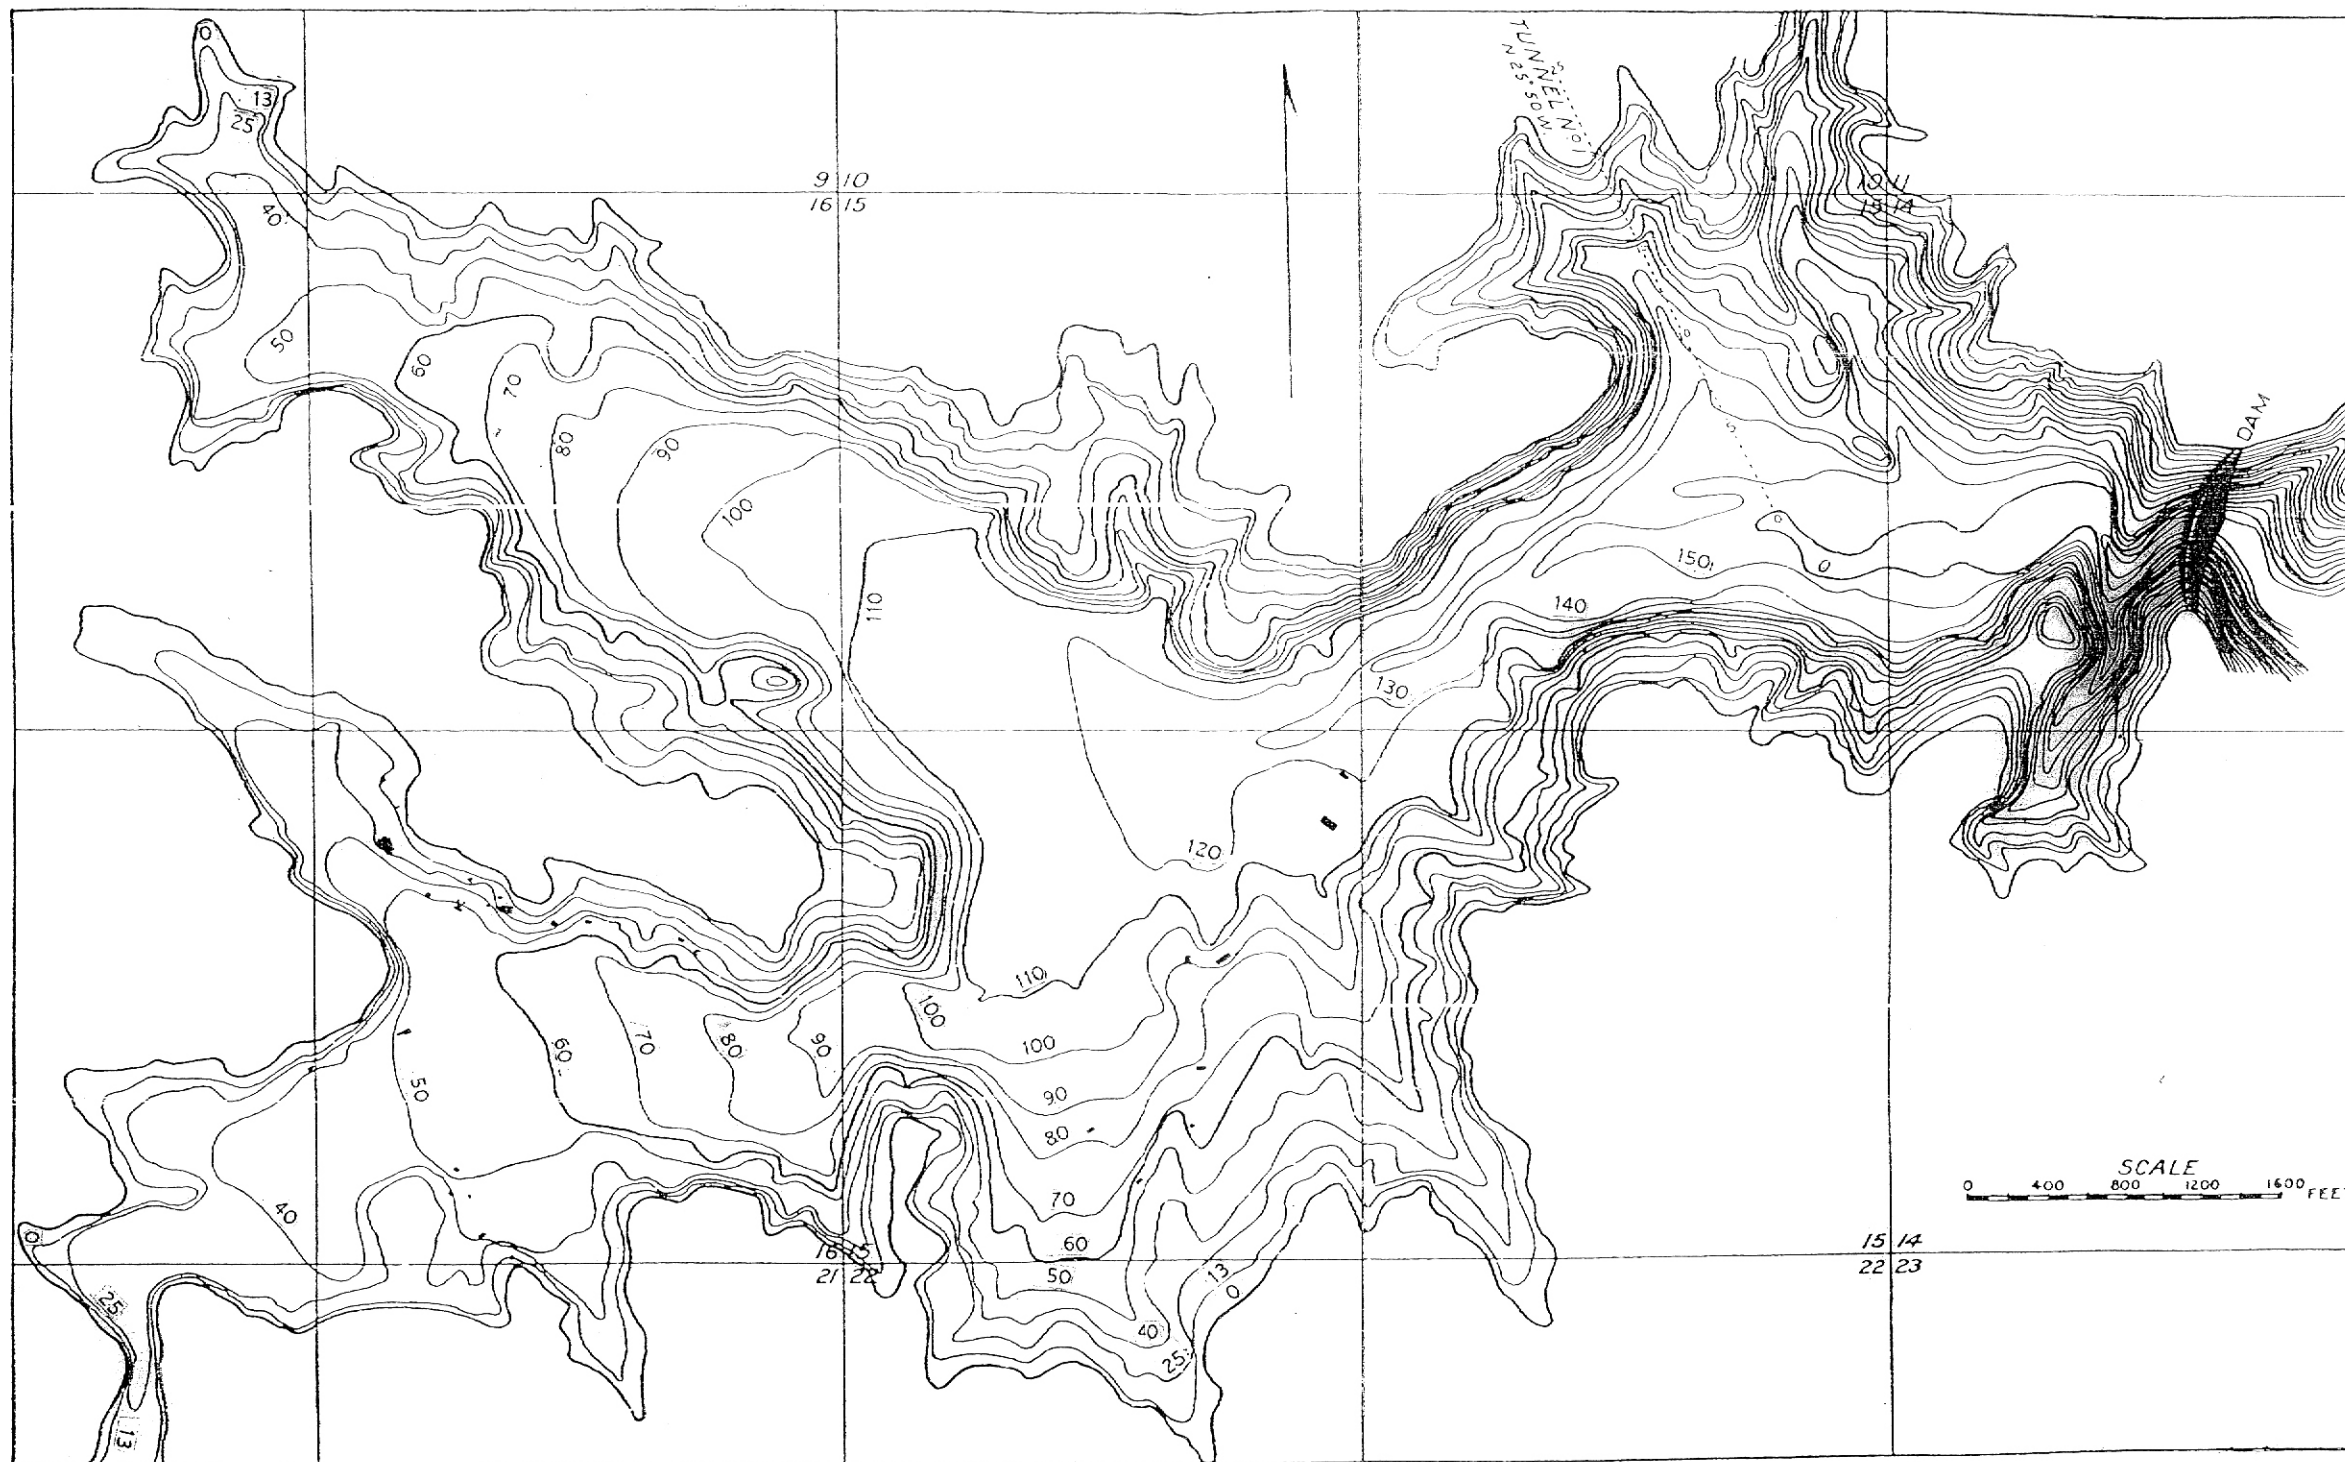

LAKE ARROWHEAD
DEPTH CHART IN FEET

SUPPORTING DATUM PROVIDED THROUGH THE U.S. GEOLOGICAL SURVEY FOR LITTLE BEAR VALLEY RESERVOIR